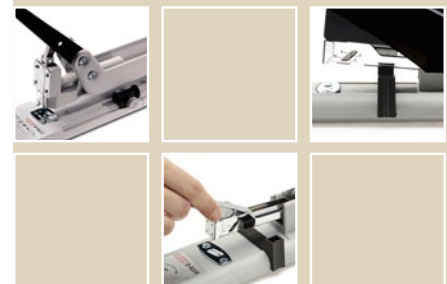

SUPPORT

Our commitment to our products continues long after your purchase. Our team of professionals are determined take care of your needs for as long as you own your Novus stapler.