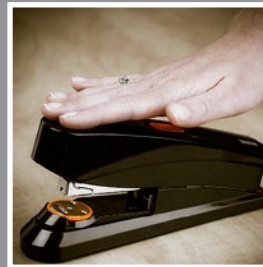

GERMAN ENGINEERED USING THE FINEST CRAFTSMANSHIP

DAHLE®
NORTH AMERICA

49 Vose Farm Road
Peterborough, NH 03458

t: 800.243.8145

f: 603.924.1616

e: info@dahle.com

w: www.dahle.com

Authorized Dealer