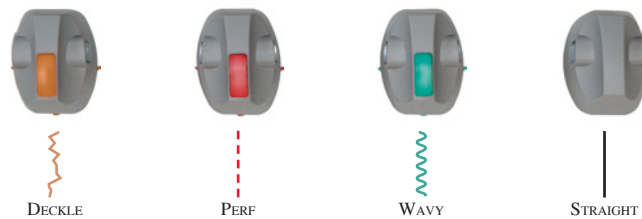

Dahle Personal Trimmers feature a ground self-sharpening rotary blade that cuts in either direction.

German engineered for accuracy and a sturdy metal base for durability and longevity.

PRODUCT SPECIFICATIONS

PERSONAL ROLLING TRIMMERS		
Item	Cut Length	Description
507K	12 1/2"	Personal Rolling Trimmer Kit (Includes items 961, 962, 963, 965)
960	-NA-	Decorative Cutting Head Set (Includes items 961, 962, 963, 965)
961	-NA-	Perf Decorative Cutting Head (For item 507, 507K)
962	-NA-	Wavy Decorative Cutting Head (For item 507, 507K)
963	-NA-	Deckle Decorative Cutting Head (For item 507, 507K)
965	-NA-	Cutting Strips (2) (Required for using items 961, 962, 963)