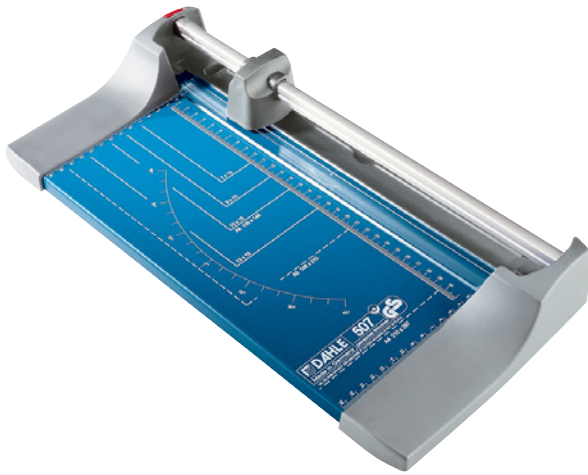

DAHLE ROLLING TRIMMERS

PERSONAL TRIMMER KIT

Rolling Trimmers are the new generation of paper cutters. Designed for safety and accuracy, the cutting blades are encased in a plastic housing that virtually eliminates the chance of personal injury. The rotary action of these trimmers allow the blade to cut in either direction and sharpen itself as it cuts. It's this self sharpening action that produces a clean burr-free cut and guarantees many years of smooth precise cutting.

Creating decorative edge designs are easy with Dahle's Personal Trimmer kit. This kit contains a Dahle Personal Rolling Trimmer model 507 as well as three decorative cutting heads. This complete

package will allow you to trim paper, photographs, and card stock with either a straight, wavy, deckle edge or insert a perforated line to be torn later. Changing the cutting heads are safe and easy without ever having to touch a sharp surface.

- ▶ Ground steel blade is encased in a protective housing for safety
- ▶ Cuts up to 7 sheets of paper at a time (straight)
- ▶ Bidirectional straight blade is self-sharpening to maintain a perfectly honed edge
- ▶ German engineered for precision and accuracy
- ▶ Automatic clamp holds paper securely
- ▶ Sturdy metal base with preprinted guides
- ▶ Includes straight, wavy, deckle, and perf cutting heads

Dahle Personal Trimmers feature a ground self-sharpening rotary blade that cuts in either direction.

German engineered for accuracy and a sturdy metal base for durability and longevity.

PRODUCT SPECIFICATIONS