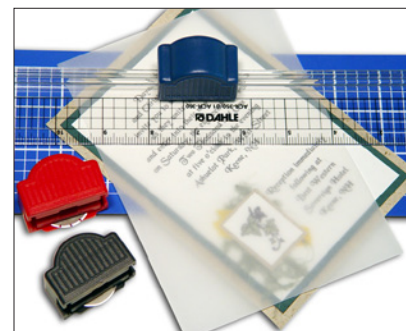

Additional decorative cutting heads are available to enhance your design capabilities.