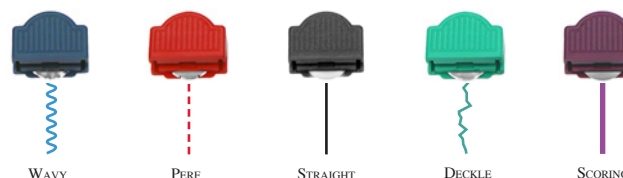

Dahle's Trim Ruler includes a 13" free floating ruler with cutting rail, three interchangeable cutting heads (straight, wavy, and perf), and a self healing cutting mat. Dahle's Card Maker includes a 13" free floating ruler with cutting rail, three interchangeable cutting heads

(straight, deckle, and scoring), and a self healing cutting mat.

These trimmers are safe, easy to use, and portable for just about any application. They can be used on any size cutting mat and are extremely versatile for larger trimming applications. They're perfect for cropping photographs, creating scrapbooks and making handmade greeting cards. Additional cutting heads can be purchased to increase your design capabilities and creativity.

CRAFT TRIMMERS

- ▶ 13" Cutting length
- ▶ Lightweight and portable to take anywhere
- ▶ Circular blade enclosed in a plastic housing
- ▶ Includes straight and two decorative cutting heads as well as a cutting mat
- ▶ Free floating ruler allow for endless creative possibilities

The large diameter ground rotary blade offers a longer lifespan and cuts in either direction.

Additional decorative cutting heads are available to enhance your design capabilities.

PRODUCT SPECIFICATIONS