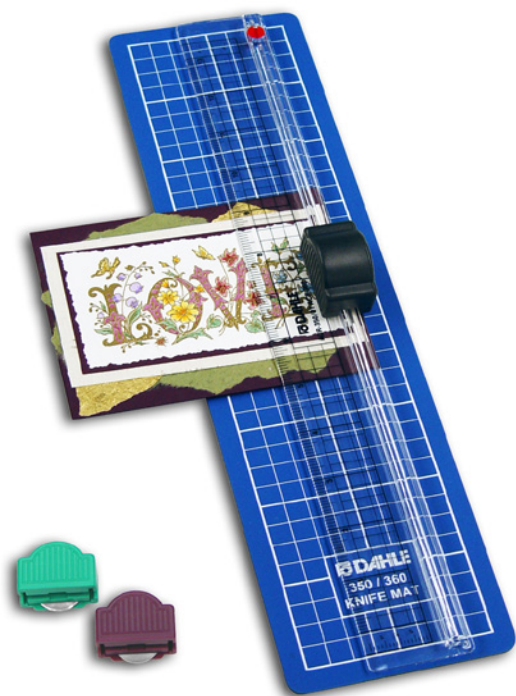

DAHLE CRAFT TRIMMERS

TRIM RULER & CARD MAKER

Memories are meant to be cherished and now there's no easier way to preserve your keepsakes than by using a Dahle Craft Trimmer. Dahle's Trim Ruler and Card Maker will give your project the professional results you are looking for. With a cutting capacity of up to 3 sheets of paper at a time, this trimmer is perfect for creating old time photos, invitations, or just showing your creativity!

Dahle's Trim Ruler includes a 13" free floating ruler with cutting rail, three interchangeable cutting heads (straight, wavy, and perf), and a self healing cutting mat. Dahle's Card Maker includes a 13" free floating ruler with cutting rail, three interchangeable cutting heads

(straight, deckle, and scoring), and a self healing cutting mat.

These trimmers are safe, easy to use, and portable for just about any application. They can be used on any size cutting mat and are extremely versatile for larger trimming applications. They're perfect for cropping photographs, creating scrapbooks and making handmade greeting cards. Additional cutting heads can be purchased to increase your design capabilities and creativity.

CRAFT TRIMMERS

- ▶ 13" Cutting length
- ▶ Lightweight and portable to take anywhere
- ▶ Circular blade enclosed in a plastic housing
- ▶ Includes straight and two decorative cutting heads as well as a cutting mat
- ▶ Free floating ruler allow for endless creative possibilities