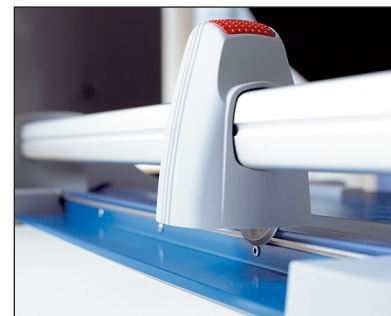

Premium Rolling Trimmers

446 Premium Rolling Trimmer

Rolling Trimmers are the new generation of paper cutters. Designed for safety and accuracy, the cutting blades are encased in a plastic housing that virtually eliminates the chance of injury. The rotary action of these trimmers allows the blade to cut in either direction and sharpen itself as it cuts. It's this self-sharpening action that produces a clean, burr-free cut and guarantees many years of smooth precise trimming.

Dahle's 446 Premium Rolling Trimmer is designed for heavy duty applications where precision is essential. Whether you are cutting mat board or a single sheet of paper, you

can expect to receive the same burr-free cut each and every time. This cutting capacity is made possible by a thick walled, square aluminum guide rod which provides maximum strength with minimal side movement of the cutting head. An optional floor stand is available for the 4486 or the trimmer can be placed on a table or mounted to a wall.

The Dahle 446 Premium Rolling Trimmer has a 36 1/8" cut length and is a popular choice among professional photographers, picture framers, and print & copy shops.

Features

- Blade is encased in a protective housing
- Cuts up to 22 sheets of paper at a time
- Easily trims standard size mat board
- Self sharpening blade cuts in either direction
- Automatic paper clamp holds work securely
- Sturdy metal base with preprinted guides
- Imprinted protractor for angled cuts
- Optional stand maximizes floor space
- German engineered for precision and accuracy

Adjustable guide can be mounted on either side of the trimmer to easily line up repetitive cuts.

Features a ground self-sharpening rotary blade that cuts in either direction.

Specifications

Item	Cut Length	Capacity	Dimensions	Optional Stand
446	36 1/8"	22 Sheets	44 1/8" x 15 1/8"	# 796