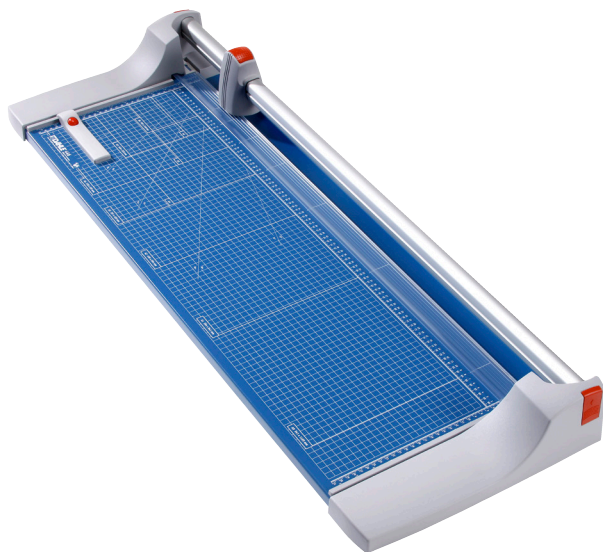

Premium Rolling Trimmers

446 Premium Rolling Trimmer

Rolling Trimmers are the new generation of paper cutters. Designed for safety and accuracy, the cutting blades are encased in a plastic housing that virtually eliminates the chance of injury. The rotary action of these trimmers allows the blade to cut in either direction and sharpen itself as it cuts. It's this self-sharpening action that produces a clean, burr-free cut and guarantees many years of smooth precise trimming.

Dahle's 446 Premium Rolling Trimmer is designed for heavy duty applications where precision is essential. Whether you are cutting mat board or a single sheet of paper, you

can expect to receive the same burr-free cut each and every time. This cutting capacity is made possible by a thick walled, square aluminum guide rod which provides maximum strength with minimal side movement of the cutting head. An optional floor stand is available for the 4486 or the trimmer can be placed on a table or mounted to a wall.

The Dahle 446 Premium Rolling Trimmer has a 36 1/8" cut length and is a popular choice among professional photographers, picture framers, and print & copy shops.

Features

- Blade is encased in a protective housing
- Cuts up to 22 sheets of paper at a time
- Easily trims standard size mat board
- Self sharpening blade cuts in either direction
- Automatic paper clamp holds work securely
- Sturdy metal base with preprinted guides
- Imprinted protractor for angled cuts
- Optional stand maximizes floor space
- German engineered for precision and accuracy

Adjustable guide can be mounted on either side of the trimmer to easily line up repetitive cuts.

Features a ground self-sharpening rotary blade that cuts in either direction.

Specifications

Item	Cut Length	Capacity	Dimensions	Optional Stand
446	36 1/8"	22 Sheets	44 1/8" x 15 1/8"	# 796