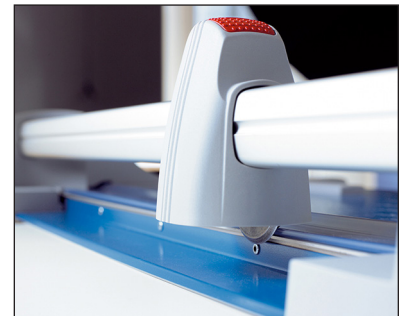

Dahle's 448 Premium Rolling Trimmer is designed for heavy duty applications where precision is essential. Whether you are cutting mat board or a single sheet of paper, you

can expect to receive the same burr-free cut each and every time. This cutting capacity is made possible by a thick walled, square aluminum guide rod which provides maximum strength with minimal side movement of the cutting head. An optional floor stand is available for the 448 or the trimmer can be placed on a table or mounted to a wall.

The Dahle 448 Premium Rolling Trimmer has a 51 1/8" cut length and is a popular choice among professional photographers, picture framers, and print & copy shops.

## Features

- Blade is encased in a protective housing
- Cuts up to 20 sheets of paper at a time
- Easily trims standard size mat board
- Self sharpening blade cuts in either direction
- Automatic paper clamp holds work securely
- Sturdy metal base with preprinted guides
- Imprinted protractor for angled cuts
- Optional stand maximizes floor space
- German engineered for precision and accuracy

Adjustable guide can be mounted on either side of the trimmer to easily line up repetitive cuts.

Features a ground self-sharpening rotary blade that cuts in either direction.