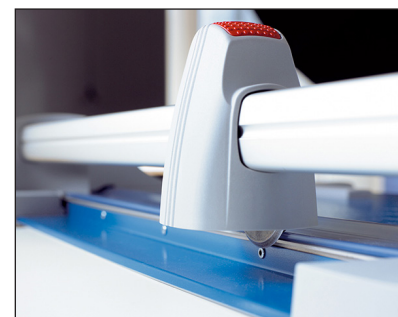

As with all Dahle products, safety is at the forefront of design. To keep hands in the safe zone, the trimmer's blade is almost entirely enclosed – which virtually eliminates the chance of injury. Holding your work securely is no longer necessary. The integrated, automatic clamping system provides even pressure, and prevents your work from shifting. For measuring, this base contains carefully screened guides, and an adjustable backstop – which is the easiest way to ensure consistent accuracy during repetitive cutting.

The included metal stand (Dahle 799) offers a stable base for this six foot trimmer. The Dahle 472 S Premium Rolling Trimmer is the preferred choice among professional photographers, sign makers, and print & copy shops.

## Features

- Cuts up to 12 sheets of paper at a time
- Machine ground rotary blade is encased in a protective housing for safety
- Easily trims standard size mat board
- Self-sharpening blade cuts in both directions
- Automatic paper clamp holds work securely
- Sturdy metal base with preprinted guides
- Includes stand for optimal trimming height
- Imprinted protractor for angled cuts
- German Engineered for precision and accuracy

Adjustable guide can be mounted on either side of the trimmer to easily line up repetitive cuts.

Features a ground self-sharpening rotary blade that cuts in either direction.