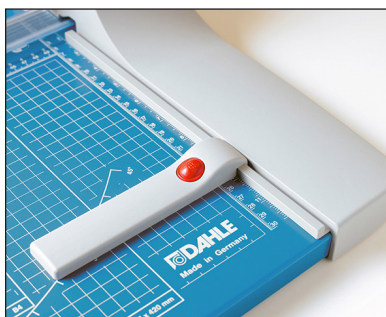

# Large Format Trimmers

472 S Premium Rolling Trimmer

Dahle's 472S Premium Rolling Trimmer offers six feet of superior cutting performance. It features all the benefits you'd expect from our Premium Series, along with a sturdy metal stand and paper catch. This stand is set at the perfect height for trimming, and is ideal for those with limited work space.

The Dahle 472 S is a German Engineered commercial grade tool, with the ability to cleanly cut oversize banners, mat board, and fine art paper with the highest level of accuracy. It features a ground rotary blade, and a self-sharpening cutting system that cuts and sharpens in either direction. This action maintains the blade's precision graduated edge, allowing it to remove even the tiniest sliver of paper, and produce a clean, burr free cut – each and every time.

As with all Dahle products, safety is at the forefront of design. To keep hands in the safe zone, the trimmer's blade is almost entirely enclosed – which virtually eliminates the chance of injury. Holding your work securely is no longer necessary. The integrated, automatic clamping system provides even pressure, and prevents your work from shifting. For measuring, this base contains carefully screened guides, and an adjustable backstop – which is the easiest way to ensure consistent accuracy during repetitive cutting.

## Features

- Cuts up to 12 sheets of paper at a time
- Machine ground rotary blade is encased in a protective housing for safety
- Easily trims standard size mat board
- Self-sharpening blade cuts in both directions
- Automatic paper clamp holds work securely
- Sturdy metal base with preprinted guides
- Includes stand for optimal trimming height
- Imprinted protractor for angled cuts
- German Engineered for precision and accuracy