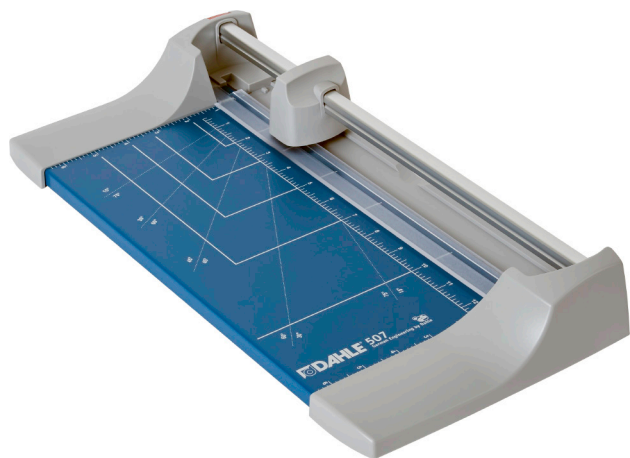

Rolling Trimmers

507 Personal Rolling Trimmer

Rolling Trimmers are the new generation of paper cutters. Designed for safety and accuracy, the cutting blades are encased in a plastic housing that virtually eliminates the chance of injury. The rotary action of these trimmers allows the blade to cut in either direction and sharpen itself as it cuts. It's this self-sharpening action that produces a clean burr-free cut and guarantees many years of smooth, precise cutting.

Dahle's 507 Personal Trimmer is light weight and portable so it can

be conveniently taken anywhere. It's equipped with a ground self-sharpening blade that cuts in either direction and an automatic paper clamp to hold your work securely in place.

With a cutting capacity of up to 7 sheets of paper at a time, this trimmer is perfect for cutting paper, card stock, and photo paper. Dahle's 507 features a 12 1/2" cutting length and is a popular choice among photographers, craft enthusiasts, and office professionals.

Features

- Ground steel blade is encased in protective housing for safety
- Cuts up to 7 sheets of paper at a time
- Self-sharpening blade cuts in both directions
- Automatic paper clamp holds work securely
- Sturdy metal base provides solid foundation
- Imprinted guides for straight and angled cuts
- German Engineered for precision and accuracy
- Great for photographers, craft enthusiasts, and office professionals