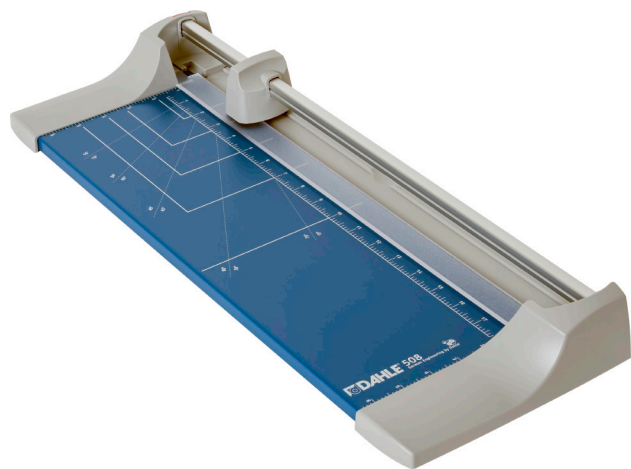

Rolling Trimmers

508 Personal Rolling Trimmer

Rolling Trimmers are the new generation of paper cutters. Designed for safety and accuracy, the cutting blades are encased in a plastic housing that virtually eliminates the chance of injury. The rotary action of these trimmers allows the blade to cut in either direction and sharpen itself as it cuts. It's this self-sharpening action that produces a clean burr-free cut and guarantees many years of smooth, precise cutting.

Dahle's 508 Personal Trimmer is light weight and portable so it can

be conveniently taken anywhere. It's equipped with a ground self-sharpening blade that cuts in either direction and an automatic paper clamp to hold your work securely in place.

With a cutting capacity of up to 7 sheets of paper at a time, this trimmer is perfect for cutting paper, card stock, and photo paper. Dahle's 508 features an 18" cutting length and is a popular choice among photographers, craft enthusiasts, and office professionals.

Features

- Ground steel blade is encased in protective housing for safety
- Cuts up to 7 sheets of paper at a time
- Self-sharpening blade cuts in both directions
- Automatic paper clamp holds work securely
- Sturdy metal base provides solid foundation
- Imprinted guides for straight and angled cuts
- German Engineered for precision and accuracy
- Great for photographers, craft enthusiasts, and office professionals