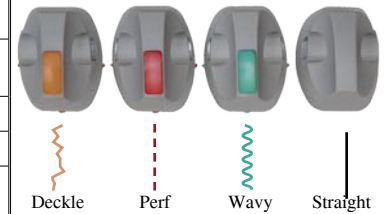

CRAFT TRIMMERS

- Lightweight and portable to take anywhere
- 13" Cutting length
- Circular blade enclosed in a plastic housing
- Includes straight and two decorative cutting heads as well as a cutting mat
- Free floating ruler allow for endless creative possibilities

Item	Cut Length	Capacity	Decorative Heads	Dimensions
360	13"	3 Sheets	Wavy / Perforation	15" x 4"
370	13"	3 Sheets	Deckle / Scoring	15" x 4"

PERSONAL TRIMMER KIT

- Self-sharpening straight blade cuts in both directions
- Blade is made of ground steel and encased in a plastic housing for safety
- Automatic see through paper clamp
- Metal base with preprinted guides
- Includes straight, wavy, deckle and perforation cutting heads