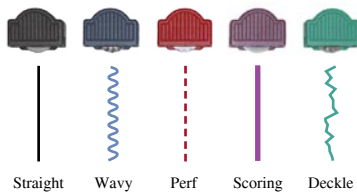

CRAFT TRIMMERS

- Lightweight and portable to take anywhere
- 13" Cutting length
- Circular blade enclosed in a plastic housing
- Includes straight and two decorative cutting heads as well as a cutting mat
- Free floating ruler allow for endless creative possibilities

Item	Cut Length	Capacity	Decorative Heads	Dimensions
360	13"	3 Sheets	Wavy / Perforation	15" x 4"
370	13"	3 Sheets	Deckle / Scoring	15" x 4"