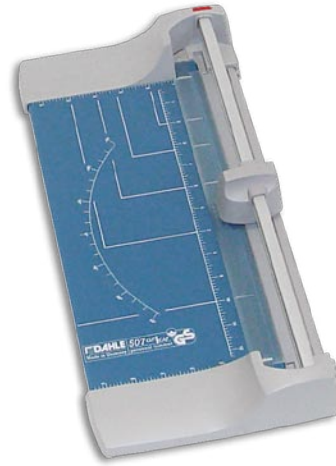

tains inch and metric measurements on the top surface as well as 1/2" gridlines, making these mats the perfect work surface for cutting, drawing and sewing. They can be used on both sides and are available in blue, black, and the industry's only crystal clear which is virtually transparent.

Safety Edge

Safety is always a concern when using sharp objects so Dahle developed a unique straight edge that keeps fingers and hands protected while making tough cuts. This heavy duty aluminum ruler has inch and metric measurements and an aluminum protective wall to prevent your knife from wandering in your direction. The non skid rubber base prevents shifting on the work surface. Dahle's Safety Edge is available in a variety of sizes and is a perfect companion to our Vantage® self-healing cutting mats.

CRAFT TRIMMERS

- Lightweight and portable to take anywhere
- 13" Cutting length
- Circular blade enclosed in a plastic housing
- Includes straight and two decorative cutting heads as well as a cutting mat
- Free floating ruler allow for endless creative possibilities

Item	Cut Length	Capacity	Decorative Heads	Dimensions
360	13"	3 Sheets	Wavy / Perforation	15" x 4"
370	13"	3 Sheets	Deckle / Scoring	15" x 4"

PERSONAL TRIMMER KIT

- Self-sharpening straight blade cuts in both directions
- Blade is made of ground steel and encased in a plastic housing for safety
- Automatic see through paper clamp
- Metal base with preprinted guides
- Includes straight, wavy, deckle and perforation cutting heads