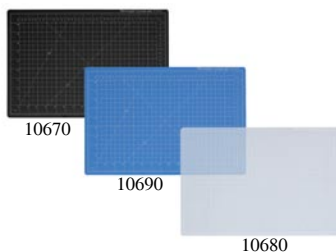

Item	Cut Length	Capacity	Decorative Heads	Dimensions
360	13"	3 Sheets	Wavy / Perforation	15" x 4"
370	13"	3 Sheets	Deckle / Scoring	15" x 4"

PERSONAL TRIMMER KIT

- Self-sharpening straight blade cuts in both directions
- Blade is made of ground steel and encased in a plastic housing for safety
- Automatic see through paper clamp
- Metal base with preprinted guides
- Includes straight, wavy, deckle and perforation cutting heads

Item	Cut Length	Capacity	Dimensions
507K	12 1/2"	7 Sheets	17" x 8 1/4"

VANTAGE® SELF-HEALING CUTTING MATS

- Self-healing properties allow for maximum durability
- 1/8" (3mm) thickness protects work surfaces from being damaged
- 5 layer construction provides maximum healing capabilities
- Material protects work surface and blade from becoming dull
- Pre-printed 1/2" grid for easy sizing of paper