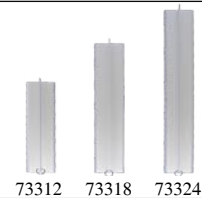

SAFETY EDGE

- Protects hands while making tough cuts
- Non-skid rubber base prevents slips
- Precision graduated edge makes it perfect for both ruling pens and knife blades
- Easy to hold rigid lip
- Hangs for storage

Item	Length	Item	Length
73312	12"	73336	36"
73318	18"	73342	42"
73324	24"	73360	60"
73330	30"	73372	72"