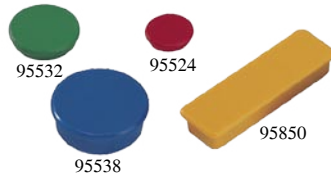

MAGNETS

Will cling to any surface with reasonable iron content

Easy grip cap makes them easy to position

Vinyl coated - won't scratch surfaces

Available in many colors

Custom imprints available

Item	Size/Shape	Thickness	Holding Power (N)	Pieces/box
95524	7/8" round	1/4"	3	10
95532	1 1/4" round	1/4"	8	10
95538	1 1/2" HD round	1/2"	25	10
95850	7/8" x 2" rectangle	1/4"	10	10