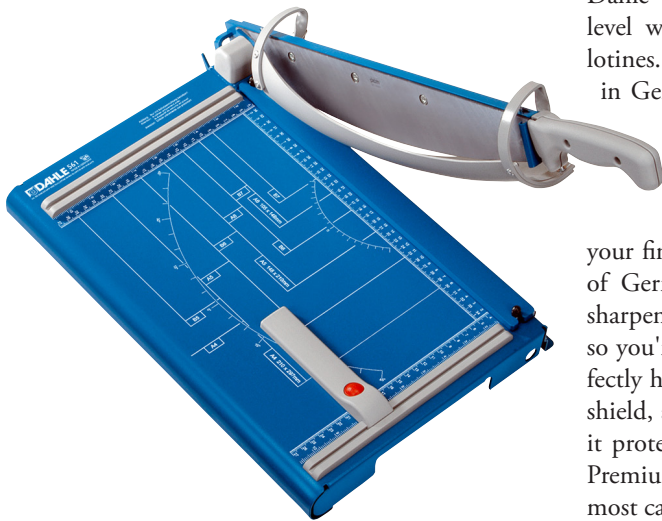

DAHLE GUILLOTINES

PREMIUM SERIES

Dahle takes safety to a whole new level with its line of Premium Guillotines. Designed and manufactured in Germany, these trimmers feature a revolutionary safety guard that rotates around the cutting blade to ensure complete protection. This guard protects your fingers from a ground blade made of German Solingen Steel. The blade sharpens itself with each and every cut so you're guaranteed to maintain a perfectly honed edge. The automatic safety shield, along with the razor sharp blade it protects you from, makes the Dahle Premium Guillotine one of the safest, most capable trimmers ever developed.

Dahle Premium Guillotines are commercial grade, high capacity paper cutters capable of trimming up to 35 sheets of paper at a time as well as mat board. The automatic paper clamp provides even pressure along the entire cutting surface and securely holds your work in place to prevent fanning.

Dahle Premium Guillotines are available in 14", 15", 21" and 27" cutting lengths and are the preferred choice among picture framers, print shops, and copy centers.

PREMIUM SERIES

- ▶ Revolutionary safety guard covers the blade throughout the entire cutting process
- ▶ Innovative spring system prevents the blade from flying up or falling down unexpectedly
- ▶ Cuts up to 35 sheets of paper at a time
- ▶ Ground self-sharpening cutting blade maintains a perfectly honed edge
- ▶ German engineered for precision and accuracy
- ▶ Automatic paper clamp holds work securely (561-565)
- ▶ Sturdy metal base with preprinted guides

Dahle trimmers are designed and manufactured in Germany offering extreme precision and accuracy.

Revolutionary safety guard rotates around the blade throughout the entire cutting process.

DAHLE[®]
NORTH AMERICA