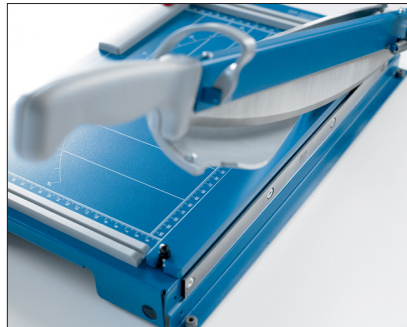

DAHLE GUILLOTINES

PREMIUM SERIES

Dahle takes safety to a whole new level with its line of Premium Guillotines. Designed and manufactured in Germany, these trimmers feature a revolutionary safety guard that rotates around the cutting blade to ensure complete protection. This guard protects your fingers from a ground blade made of German Solingen Steel. The blade sharpens itself with each and every cut so you're guaranteed to maintain a perfectly honed edge. The automatic safety shield, along with the razor sharp blade it protects you from, makes the Dahle Premium Guillotine one of the safest, most capable trimmers ever developed.

Dahle Premium Guillotines are commercial grade, high capacity paper cutters capable of trimming up to 35 sheets of paper at a time as well as mat board. The automatic paper clamp provides even pressure along the entire cutting surface and securely holds your work in place to prevent fanning.

Dahle Premium Guillotines are available in 14", 15", 21" and 27" cutting lengths and are the preferred choice among picture framers, print shops, and copy centers.

PREMIUM SERIES

- ▶ Revolutionary safety guard covers the blade throughout the entire cutting process
- ▶ Innovative spring system prevents the blade from flying up or falling down unexpectedly
- ▶ Cuts up to 35 sheets of paper at a time
- ▶ Ground self-sharpening cutting blade maintains a perfectly honed edge
- ▶ German engineered for precision and accuracy
- ▶ Automatic paper clamp holds work securely (561-565)
- ▶ Sturdy metal base with preprinted guides

Dahle trimmers are designed and manufactured in Germany offering extreme precision and accuracy.

Revolutionary safety guard rotates around the blade throughout the entire cutting process.

DAHLE[®]
NORTH AMERICA