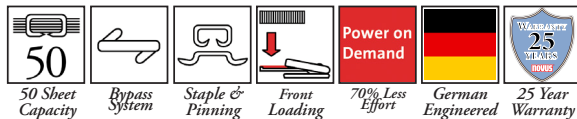

Flat Clinch Stapler

Novus® B8Fc

NOVUS®

Novus Pro Staplers can be found in the offices of professionals throughout the world. Developed in Germany, these high performance staplers are designed to improve productivity and efficiency at work. Whether you need to staple a few sheets of paper or a stack of 50 pages, Novus Pro Staplers will help you get the job done faster and with less effort.