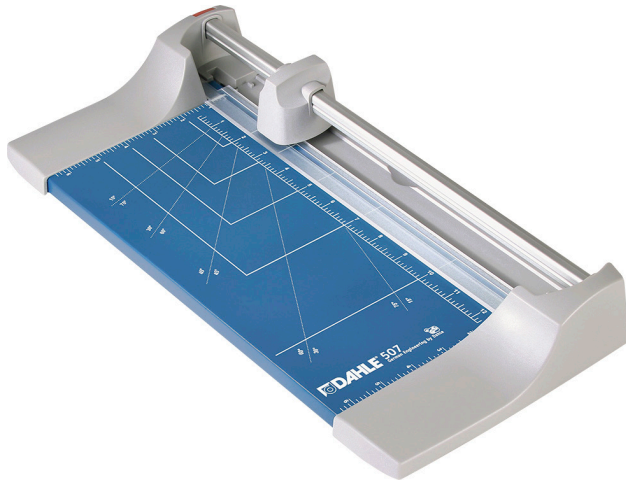

Rolling Trimmers

Personal Series

DAHLE

Rolling Trimmers are the new generation of paper cutters. Designed for safety and accuracy, the cutting blades are encased in a plastic housing that virtually eliminates the chance of injury. The rotary action of these trimmers allows the blade to cut in either direction and sharpen itself as it cuts. It's this self-sharpening action that produces a clean burr-free cut and guarantees many years of smooth, precise cutting.

Dahle's Personal Trimmers are light weight and portable so they can be conveniently taken anywhere.

These trimmers are equipped with a ground self-sharpening blade that cuts in either direction and an automatic paper clamp to hold your work securely in place.

With a cutting capacity of up to 7 sheets of paper at a time, this trimmer is perfect for cutting paper, card stock, and photo paper. Dahle Personal Rolling Trimmers are available in 12 ½" & 18" cutting lengths and are a popular choice among photographers, craft enthusiasts, and office professionals.

Features

- Ground steel blade is encased in protective housing for safety
- Cuts up to 7 sheets of paper at a time (straight)
- Self-sharpening blade cuts in both directions
- Automatic paper clamp holds work securely
- Sturdy metal base with preprinted guides
- Imprinted protractor for angled cuts
- German Engineered for precision and accuracy
- Great for photographers, craft enthusiasts, and office professionals